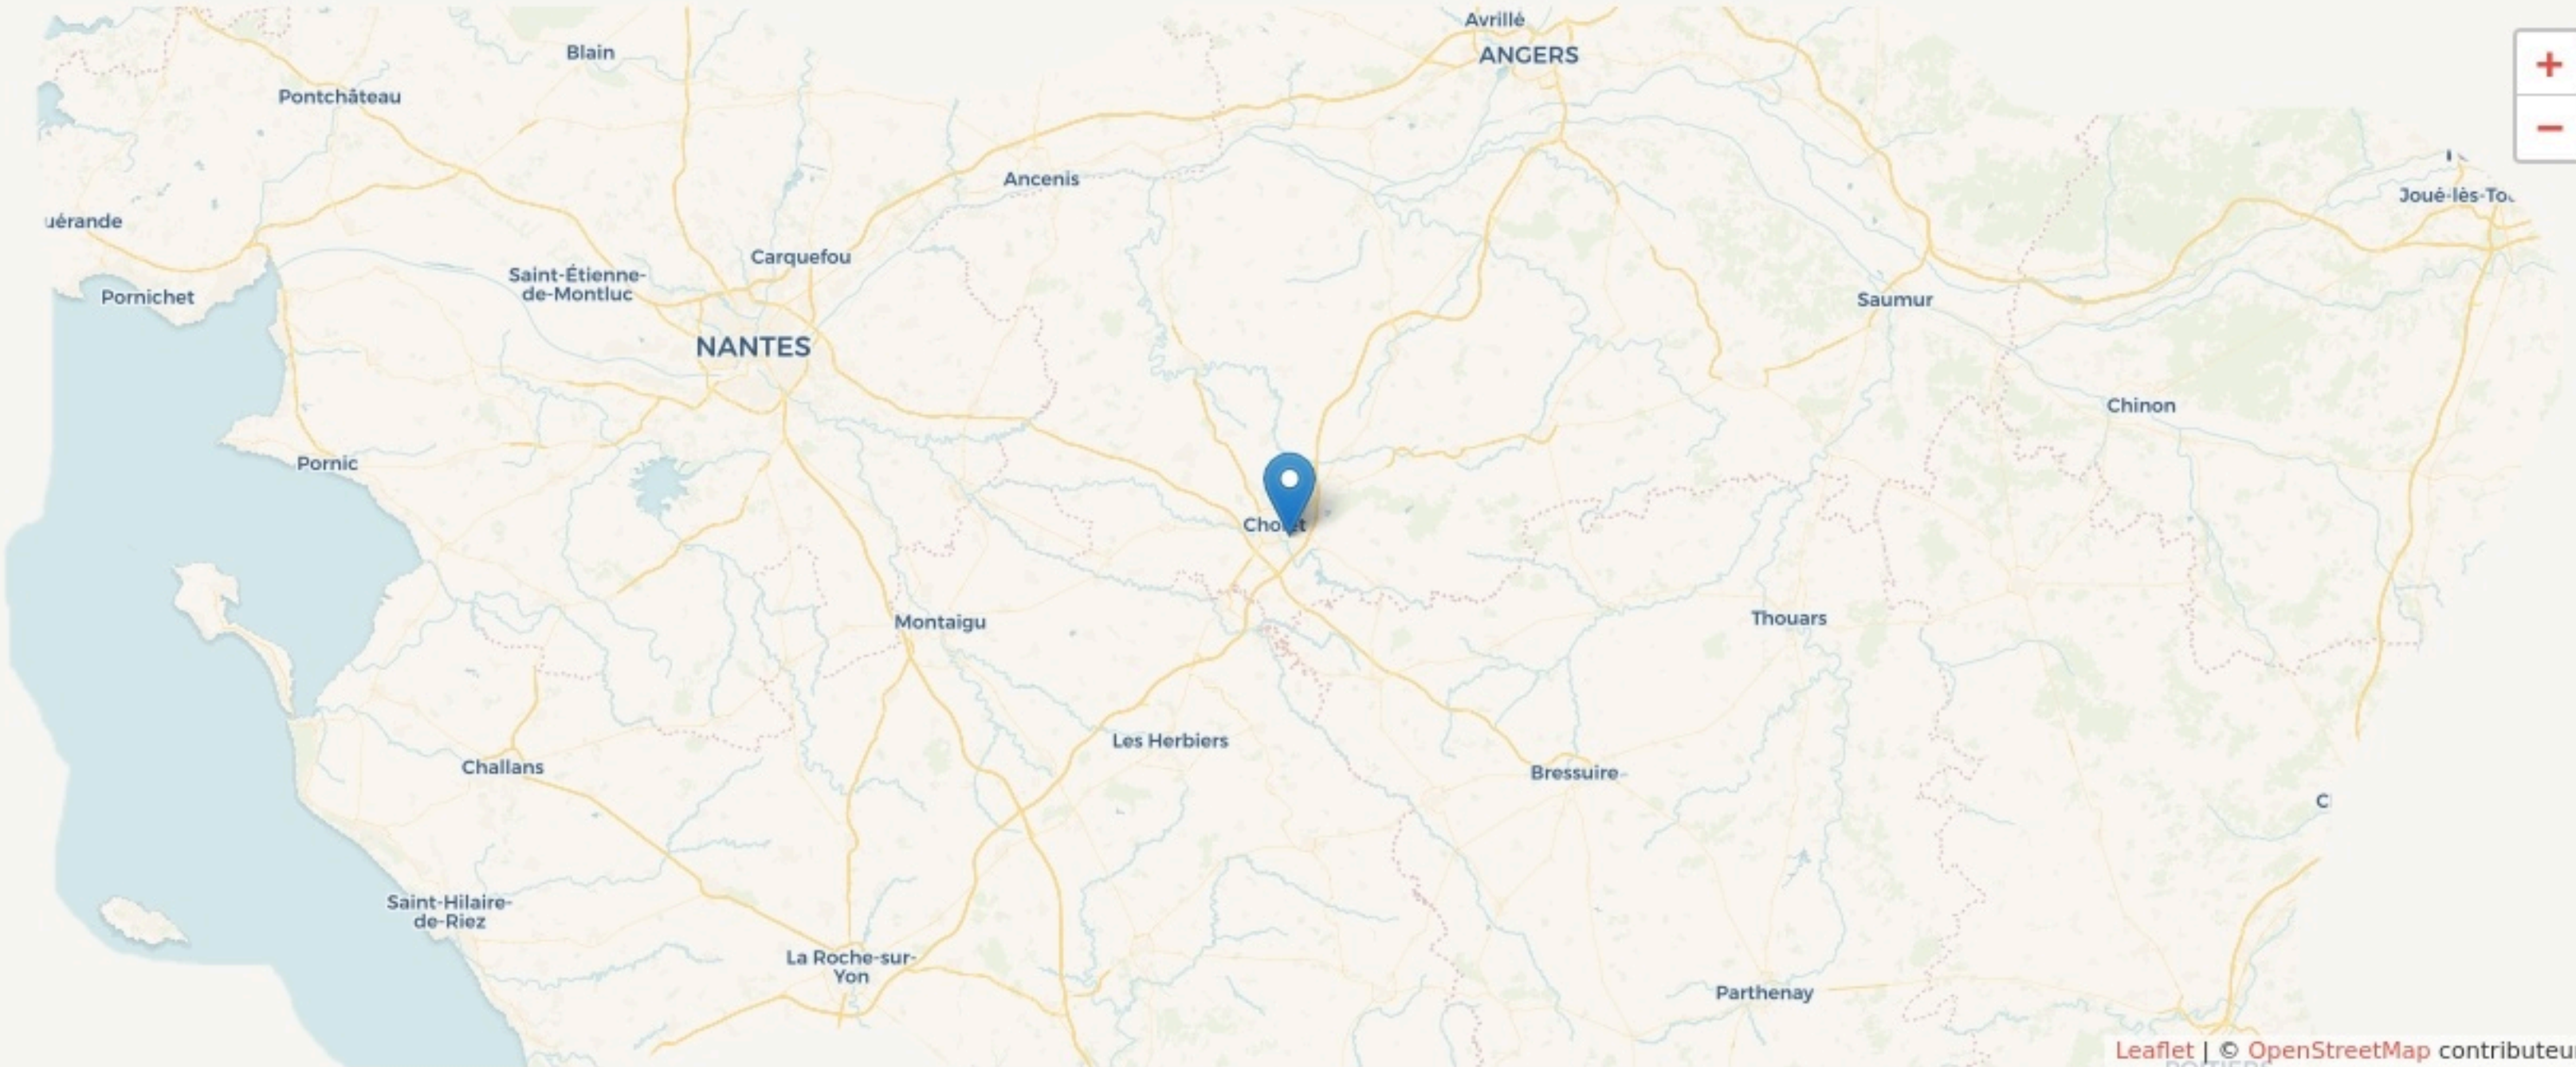

# LOCALISATION

24, boulevard Pierre Lecoq  
49300  
Cholet

Leaflet | © OpenStreetMap contributeurs