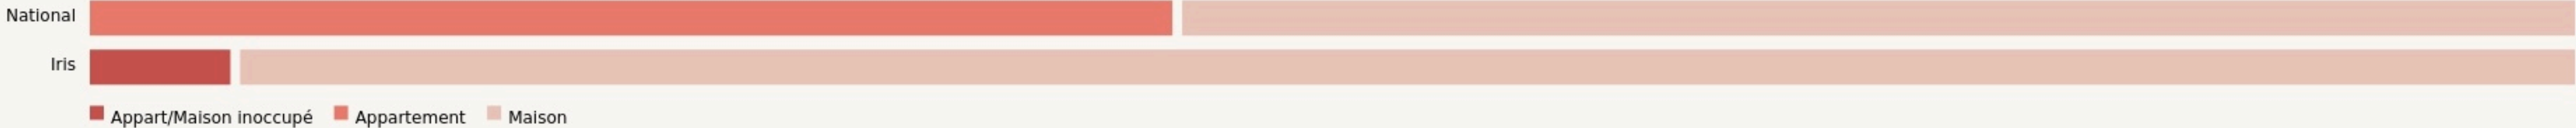

Bourrou
LE CAFÉ LIB'

www.lecafelib.fr

SURFACE
170 m² au total

le
Café
Lib'

The logo for 'le Café Lib'' features the word 'le' in orange, 'Café' in black, and 'Lib'' in black with a red apostrophe. The text is surrounded by colorful, stylized book spines in various colors like blue, green, orange, and purple.

LOCALISATION

870 route de chez Amédée
24110
Bourrou

POPULATION [CHANGER LA COMPARAISON](#)

CATEGORIES SOCIOPROFESSIONNELLES [CHANGER LA COMPARAISON](#)

IMMOBILIER [CHANGER LA COMPARAISON](#)

Inauguration

25 avril 2014