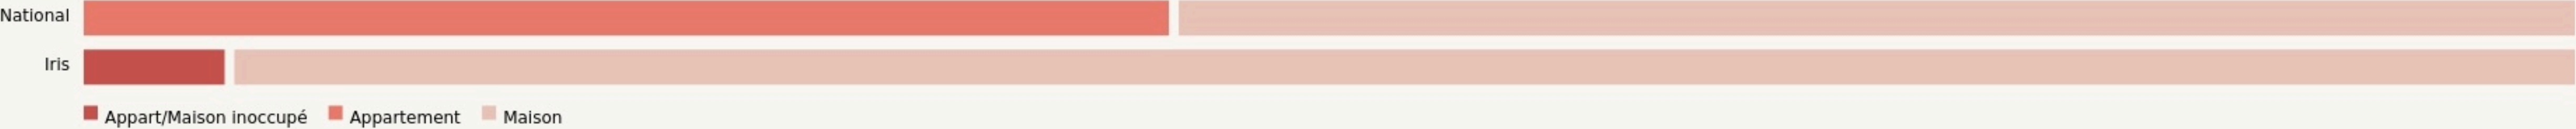

Bourrou
LE CAFÉ LIB'

www.lecafelib.fr

SURFACE
170 m² au total

le
Café
Lib'

The logo for 'le Café Lib'' features the word 'le' in orange, 'Café' in black, and 'Lib'' in black with an orange apostrophe. The text is surrounded by colorful, stylized book spines in various colors (blue, green, orange, purple, pink, teal) of different heights, arranged in two rows.

LOCALISATION

870 route de chez Amédée
24110
Bourrou

Leaflet | © OpenStreetMap contributeurs

POPULATION [CHANGER LA COMPARAISON](#)

CATEGORIES SOCIOPROFESSIONNELLES [CHANGER LA COMPARAISON](#)

IMMOBILIER [CHANGER LA COMPARAISON](#)